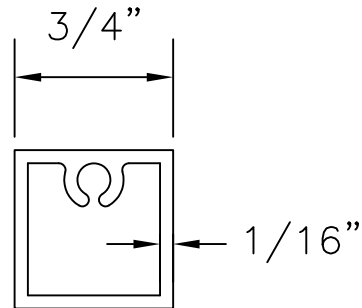

PICKET: DIMENSIONS

DWG # PICKET DIM REV 1
DATE 11/07

feeneyarchitectural
P R O D U C T S

DesignRail™ –Railing Systems
2603 Union Street
Oakland, CA 94607-2423
Ph: 800-888-2418 or 510-893-9473
Fx: 510-893-9484, www.designrail.com